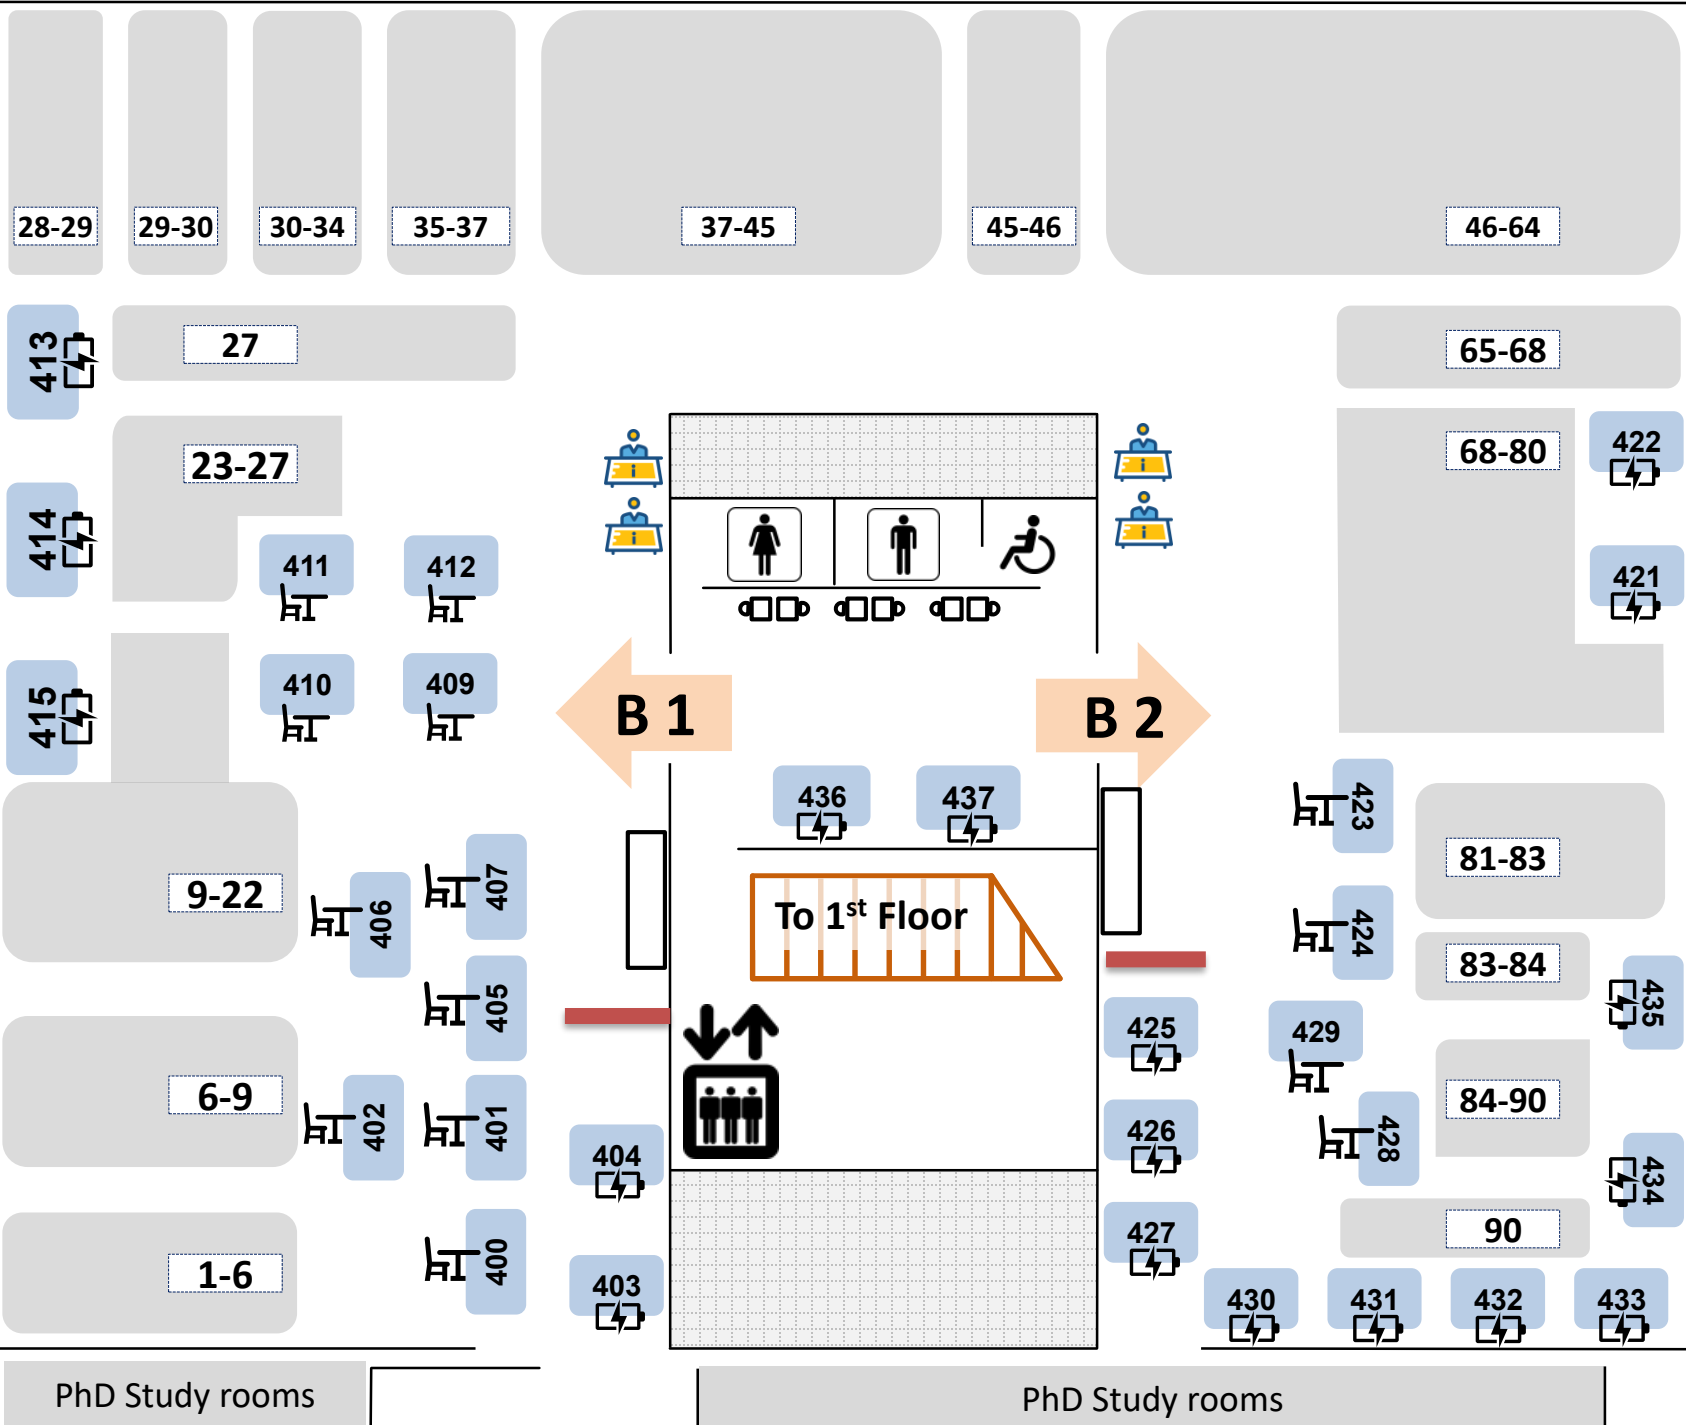

# 1st Floor

With AC Socket 

Without AC Socket 

PhD Study Rooms

PhD Study Rooms

# 2<sup>nd</sup> Floor

28-29

29-30

30-34

35-37

37-45

45-46

46-64